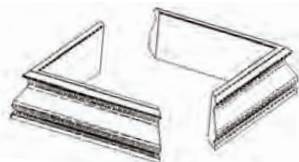

Style		Small		Large	
Ball with Lag Bolt	Cedar		870.3212		870.3211
	Mahogany		—		—
	Redwood		870.3213		870.3214
	Treated		—		—

Hybrid Olive Green

Amber on Cedar

Point Base Trim Kit

Outer width: 6 7/8"
 Inside width: 5 5/8"
 Height: 1 7/8"
 Wood thickness or depth: 5/8"

Sized for 4x4 posts:
 Cedar: 870.3326
 Mahogany: 870.3328
 Sized for 6x6 posts:
 Cedar: 870.3327
 Mahogany: 870.3329

Style		4x4	6x6		
Patina Pyramid	Cedar		870.1668		870.1671
	Mahogany	—	—	—	
	Redwood	870.2048	870.2049	—	
	Treated	—	—	—	
White Pyramid	Cedar		870.1839		870.1844
	Mahogany	—	—	—	
	Redwood	—	—	—	
	Treated	—	—	—	
Copper Flat Top	Cedar		870.1387		870.3345
	Mahogany	870.1882	870.3347	—	
	Redwood	870.1890	870.3346	—	
	Treated	870.2034	—	—	
Ball Top	Cedar		870.1392		870.1783
	Mahogany	—	—	—	
	Redwood	870.1887	—	—	
	Treated	870.2036	870.3168	—	
Copper Mission Pyramid	Cedar		870.1824		870.1834
	Mahogany	—	—	—	
	Redwood	—	—	—	
	Treated	—	—	—	
Flat Top with 3" Ball	Cedar	—	—		870.3131
	Mahogany	N/A	—	—	
	Redwood	—	—	—	
	Treated	—	—	—	